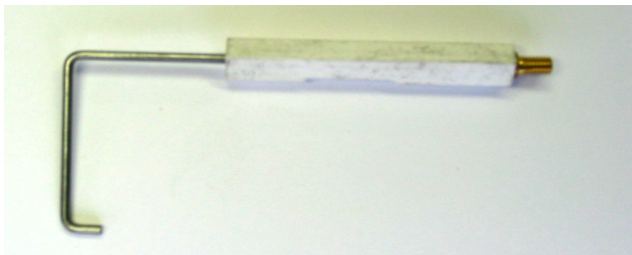

COONARA

Part #	Description	Models
3025	Main Fan	Grange

SIZE: 310mm ACROSS FACE
SIZE: 160mm W X 75mm H - AIR OUTLET

Part #	Description	Models
6004	Pressure Switch	Hermitage Grange

Part #	Description	Models
6006	Spark Electrode	Hermitage

Part #	Description	Models
6007	Sensor Electrode	Hermitage

COONARA

Part #	Description	Models
6312	Thermal Switch (Fan Delay)	Hermitage

Part #	Description	Models
6584	Ignition Box	Hermitage/Chateau Suits SIT 843 valve (2005 onwards)

HERMITAGE / CHATEAU

579 DBC – TW5s TS10s
NEW BOX – 01/09/09

GRANGE / GRANGE CLASSIC

579 DBC - TW30s TS5s
NEW BOX – 01/09/09

Part #	Description	Models
6583	Gas Valve	Hermitage/Chateau SIT 843 (2005 onwards)