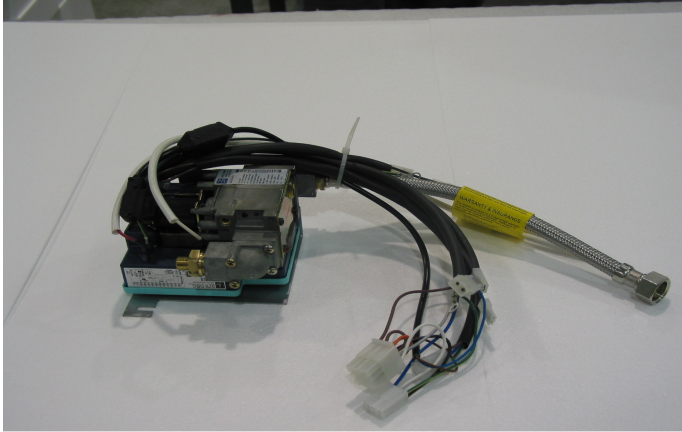

COONARA

Part #	Description	Models
3025	Main Fan	Grange

SIZE: 310mm ACROSS FACE
SIZE: 160mm W X 75mm H - AIR OUTLET

Part #	Description	Models
6004	Pressure Switch	Hermitage Grange

Part #	Description	Models
6006	Spark Electrode	Hermitage

Part #	Description	Models
6007	Sensor Electrode	Hermitage

COONARA

Part #	Description	Models
6312	Thermal Switch (Fan Delay)	Hermitage

Part #	Description	Models
6584	Ignition Box	Hermitage/Chateau Suits SIT 843 valve (2005 onwards)

HERMITAGE / CHATEAU

579 DBC – TW5s TS10s
NEW BOX – 01/09/09

GRANGE / GRANGE CLASSIC

579 DBC - TW30s TS5s
NEW BOX – 01/09/09

Part #	Description	Models
6583	Gas Valve	Hermitage/Chateau SIT 843 (2005 onwards)

7229 – GAS SERVICE PACK

THIS WILL CONVERT OLD BLUE BOX
TO CURRENT BLUE/GREEN BOX

*

COMES WITH 6584, 6583 & ALL WIRING

**** WHEN ORDERING MUST SPECIFY
WHAT UNIT IT SUITS
CONSOLE/INBUILT ****

COONARA

Part #	Description	Models
6398	Flue Fan	Hermitage/Chateau