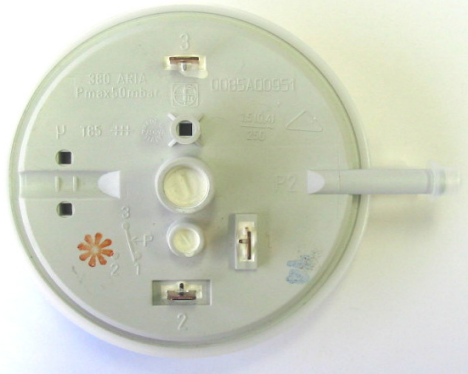

COONARA

Part #	Description	Models
3025	Main Fan	Grange

SIZE: 310mm ACROSS FACE
SIZE: 160mm W X 75mm H - AIR OUTLET

Part #	Description	Models
6004	Pressure Switch	Hermitage Grange

Part #	Description	Models
6006	Spark Electrode	Hermitage

Part #	Description	Models
6007	Sensor Electrode	Hermitage

COONARA

Part #	Description	Models
6312	Thermal Switch (Fan Delay)	Hermitage

Part #	Description	Models
6584	Ignition Box	Hermitage/Chateau Suits SIT 843 valve (2005 onwards)

HERMITAGE / CHATEAU

579 DBC – TW5s TS10s
NEW BOX – 01/09/09

GRANGE / GRANGE CLASSIC

579 DBC - TW30s TS5s
NEW BOX – 01/09/09

Part #	Description	Models
6583	Gas Valve	Hermitage/Chateau SIT 843 (2005 onwards)

7229 – GAS SERVICE PACK

THIS WILL CONVERT OLD BLUE BOX
TO CURRENT BLUE/GREEN BOX

*

COMES WITH 6584, 6583 & ALL WIRING

**** WHEN ORDERING MUST SPECIFY
WHAT UNIT IT SUITS
CONSOLE/INBUILT ****

COONARA

Part #	Description	Models
6398	Flue Fan	Hermitage/Chateau