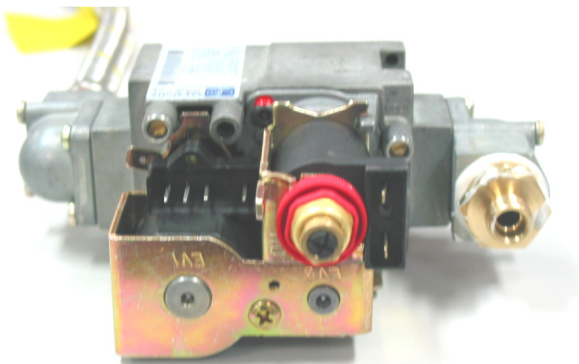

COONARA

Part #	Description	Models
3025	Main Fan	Grange

SIZE: 310mm ACROSS FACE
SIZE: 160mm W X 75mm H - AIR OUTLET

Part #	Description	Models
6004	Pressure Switch	Hermitage Grange

Part #	Description	Models
6006	Spark Electrode	Hermitage

Part #	Description	Models
6007	Sensor Electrode	Hermitage

COONARA

Part #	Description	Models
6312	Thermal Switch (Fan Delay)	Hermitage

Part #	Description	Models
6584	Ignition Box	Hermitage/Chateau Suits SIT 843 valve (2005 onwards)

HERMITAGE / CHATEAU

579 DBC – TW5s TS10s
NEW BOX – 01/09/09

GRANGE / GRANGE CLASSIC

579 DBC - TW30s TS5s
NEW BOX – 01/09/09

Part #	Description	Models
6583	Gas Valve	Hermitage/Chateau SIT 843 (2005 onwards)

7229 – GAS SERVICE PACK

THIS WILL CONVERT OLD BLUE BOX
TO CURRENT BLUE/GREEN BOX

*

COMES WITH 6584, 6583 & ALL WIRING

**** WHEN ORDERING MUST SPECIFY
WHAT UNIT IT SUITS
CONSOLE/INBUILT ****

COONARA

Part #	Description	Models
6398	Flue Fan	Hermitage/Chateau