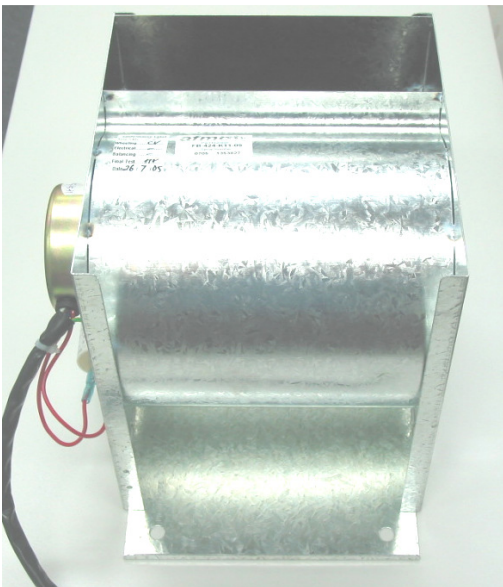

COONARA

Part #	Description	Models
3025	Main Fan	Grange

SIZE: 310mm ACROSS FACE
SIZE: 160mm W X 75mm H - AIR OUTLET

Part #	Description	Models
6004	Pressure Switch	Hermitage Grange

Part #	Description	Models
6006	Spark Electrode	Hermitage

Part #	Description	Models
6007	Sensor Electrode	Hermitage

COONARA

Part #	Description	Models
6312	Thermal Switch (Fan Delay)	Hermitage

Part #	Description	Models
6584	Ignition Box	Hermitage/Chateau Suits SIT 843 valve (2005 onwards)

7229 – GAS SERVICE PACK

THIS WILL CONVERT OLD BLUE BOX
TO CURRENT BLUE/GREEN BOX

*

COMES WITH 6584, 6583 & ALL WIRING

**** WHEN ORDERING MUST SPECIFY
WHAT UNIT IT SUITS
CONSOLE/INBUILT ****

COONARA

Part #	Description	Models
6398	Flue Fan	Hermitage/Chateau

Part #	Description	Models
6569	Main Fan CONSOLE UNIT FB-424-K11-09	Hermitage

Part #	Description	Models
6459	Main Fan HERMITAGE INBUILT UNIT FB-424-K11-10	Hermitage/Chateau

COONARA

Part #	Description	Models
7014	Switch Assembly	Hermitage