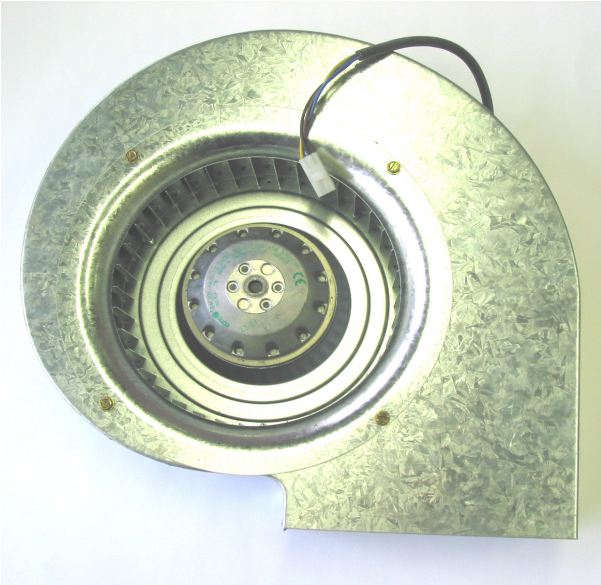

COONARA

Part #	Description	Models
3025	Main Fan	Grange

SIZE: 310mm ACROSS FACE
SIZE: 160mm W X 75mm H - AIR OUTLET

Part #	Description	Models
6004	Pressure Switch	Hermitage Grange

Part #	Description	Models
6006	Spark Electrode	Hermitage

Part #	Description	Models
6007	Sensor Electrode	Hermitage

COONARA

Part #	Description	Models
6312	Thermal Switch (Fan Delay)	Hermitage

Part #	Description	Models
6584	Ignition Box	Hermitage/Chateau Suits SIT 843 valve (2005 onwards)

HERMITAGE / CHATEAU

579 DBC – TW5s TS10s
NEW BOX – 01/09/09

GRANGE / GRANGE CLASSIC

579 DBC - TW30s TS5s
NEW BOX – 01/09/09

Part #	Description	Models
6583	Gas Valve	Hermitage/Chateau SIT 843 (2005 onwards)

7229 – GAS SERVICE PACK

THIS WILL CONVERT OLD BLUE BOX
TO CURRENT BLUE/GREEN BOX

*

COMES WITH 6584, 6583 & ALL WIRING

**** WHEN ORDERING MUST SPECIFY
WHAT UNIT IT SUITS
CONSOLE/INBUILT ****

COONARA

Part #	Description	Models
6398	Flue Fan	Hermitage/Chateau