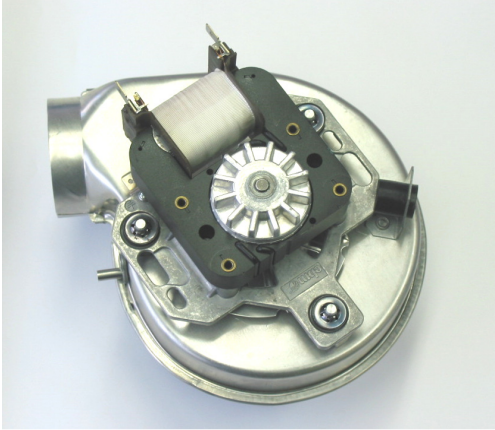

COONARA

Part #	Description	Models
3025	Main Fan	Grange

SIZE: 310mm ACROSS FACE
SIZE: 160mm W X 75mm H - AIR OUTLET

Part #	Description	Models
6004	Pressure Switch	Hermitage Grange

Part #	Description	Models
6006	Spark Electrode	Hermitage

7229 – GAS SERVICE PACK

THIS WILL CONVERT OLD BLUE BOX
TO CURRENT BLUE/GREEN BOX

*

COMES WITH 6584, 6583 & ALL WIRING

**** WHEN ORDERING MUST SPECIFY
WHAT UNIT IT SUITS
CONSOLE/INBUILT ****

COONARA

Part #	Description	Models
6398	Flue Fan	Hermitage/Chateau

Part #	Description	Models
6569	Main Fan CONSOLE UNIT FB-424-K11-09	Hermitage

Part #	Description	Models
6459	Main Fan HERMITAGE INBUILT UNIT FB-424-K11-10	Hermitage/Chateau

COONARA

Part #	Description	Models
7014	Switch Assembly	Hermitage